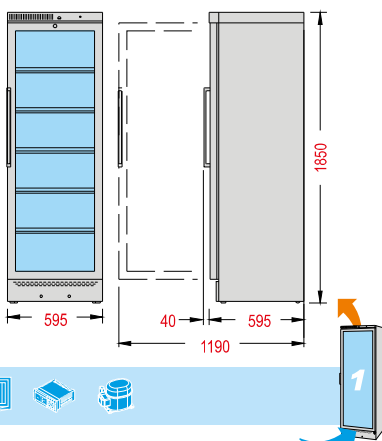

Scansiona il QR per le etichette energetiche aggiornate
Scan the QR code for the updated energy labels

Colore standard
Standard color

COD. 13

	°C	Lt.	LxPxH mm	N° - mm. STANDARD	Watt	% U.R.	DEFROST	H ₂ O			0,75 Lt.	Kg.		
VKG 581 BLACK	+6/+16	355	595x595x1850	5 mm. 510x395	125	60		AUT		R600a	n° 106 Ø 75 mm.	71	Standard	LED Standard

Voltaggio di serie - Standard voltage: 230v/1/50Hz • Classe climatica - Climatic class: MAX = (30°C - % U.R. 55)

WINE 185 FG FREE STANDING

WINE 185 FG BRUT FREE STANDING

WINE 185 FG RED FREE STANDING

VKG BLACK

VKG 581 BLACK BUILT-IN & FREE STANDING

MOD.	LxPxH mm	Kg	colore colour color	
WINE 32	550x650x880	44	COD.13	
WINE 32/1	550x650x880	44	COD.13	
WINE 38	655x665x870	57	COD.13	
WINE 155 BLACK	640x680x1750	76	COD.13	
WINE 185 BLACK	650x680x2060	88	COD.13	
WINE 185	650x680x2060	88	COD.34	
WINE 32 FG	550x650x1000	50	COD.13	
WINE 45 FG	650x670x1000	61	COD.13	
WINE 185 FG	650x680x2060	90	COD.13	
WINE 185 FG RED	650x680x2060	90	COD.13	
WINE 185 FG BRUT	650x680x2060	92	COD.13	
VKG 581 BLACK	640x670x2060	76	COD.13	