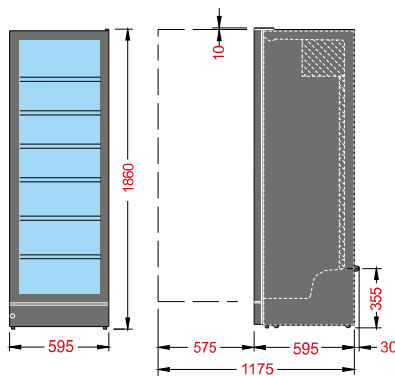

WINE 185 FG BRUT FREE STANDING