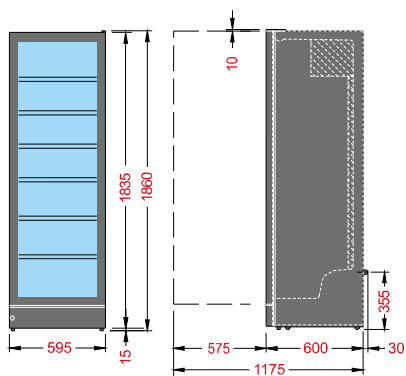

WINE 185 FG FREE STANDING