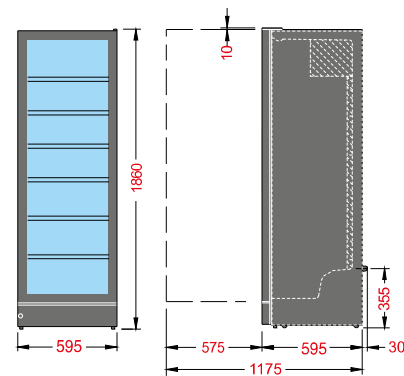

Scansiona il QR per le etichette energetiche aggiornate
Scan the QR code for the updated energy labels

Colore standard
Standard color

COD. 13

	°C	Lt.	LxPxH mm	N° - mm. STANDARD	Watt	% U.R.	DEFROST	H ₂ O			0,75 Lt.	Kg.		
VKG 581 BLACK	+6/+16	355	595x595x1850	5 mm. 510x395	125	60		AUT		R600a	n° 106 Ø 75 mm.	71	Standard	LED Standard

Voltaggio di serie - Standard voltage: 230v/1/50Hz • Classe climatica - Climatic class: MAX = (30°C - % U.R. 55)

WINE 185 FG FREE STANDING

WINE 185 FG BRUT FREE STANDING

WINE 185 FG RED FREE STANDING

VKG BLACK

VKG 581 BLACK BUILT-IN & FREE STANDING

MOD.	LxPxH mm	Kg	colore colour color	
WINE 32	550x650x880	44	COD.13	
WINE 32/1	550x650x880	44	COD.13	
WINE 38	655x665x870	57	COD.13	
WINE 155 BLACK	640x680x1750	76	COD.13	
WINE 185 BLACK	650x680x2060	88	COD.13	
WINE 185	650x680x2060	88	COD.34	
WINE 32 FG	550x650x1000	50	COD.13	
WINE 45 FG	650x670x1000	61	COD.13	
WINE 185 FG	650x680x2060	90	COD.13	
WINE 185 FG RED	650x680x2060	90	COD.13	
WINE 185 FG BRUT	650x680x2060	92	COD.13	
VKG 581 BLACK	640x670x2060	76	COD.13	